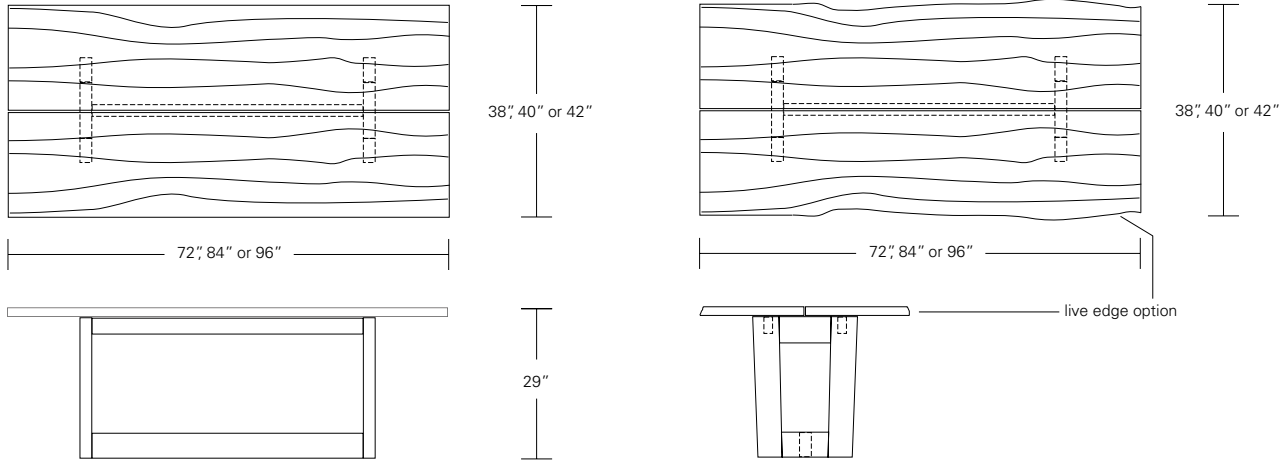

DUETTE EXTENSION TABLE - LIVE EDGE

**84W x 40D x 29H
(116W W/ 2 LEAVES)**

Shown in Walnut with optional live edge Western Walnut (Claro) top.

Exquisite matched sets of extra long live edge slabs allow a continuous natural edge along the main table and its accompanying leaves. A pull-out apron from under each table end provides support and alignment for the leaves. Duette Extension Tables are available in a variety of sizes and in straight edged versions.

DUETTE TABLE

Duette Table

72" W x 38" D x 29" H
 84" W x 40" D x 29" H
 96" W x 42" D x 29" H

Duette Extension Table

72" W (104" w/two 16" leaves) x 38" D x 29" H
 84" W (116" w/two 16" leaves) x 40" D x 29" H
 96" W (128" w/two 16" leaves) x 42" D x 29" H
 Continuous grain upon availability