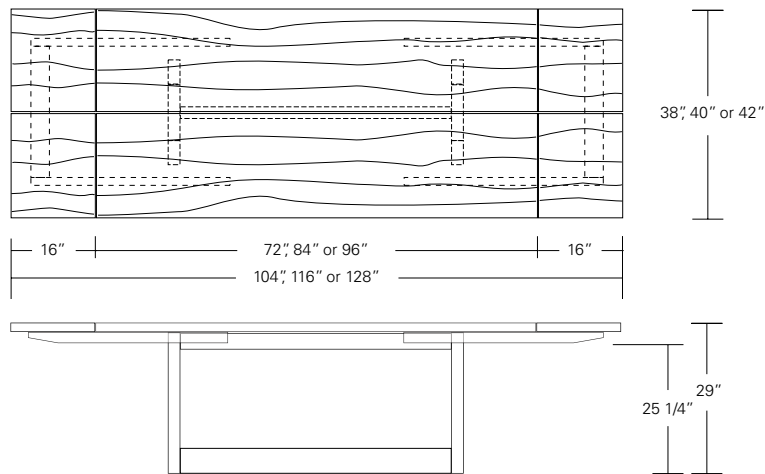

DUETTE EXTENSION TABLE - LIVE EDGE

**84W x 40D x 29H
(116W W/ 2 LEAVES)**

Shown in Walnut with optional live edge Western Walnut (Claro) top.

Exquisite matched sets of extra long live edge slabs allow a continuous natural edge along the main table and its accompanying leaves. A pull-out apron from under each table end provides support and alignment for the leaves. Duette Extension Tables are available in a variety of sizes and in straight edged versions.

DUETTE TABLE

Duette Table

72" W x 38" D x 29" H
 84" W x 40" D x 29" H
 96" W x 42" D x 29" H

Duette Extension Table

72" W (104" w/two 16" leaves) x 38" D x 29" H
 84" W (116" w/two 16" leaves) x 40" D x 29" H
 96" W (128" w/two 16" leaves) x 42" D x 29" H
 Continuous grain upon availability