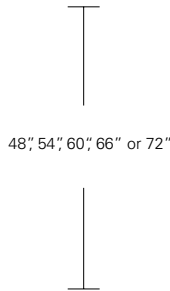

ALTURA FURNITURE

**DUETTE SQUARE TABLE - LIVE EDGE**

**48W x 48D x 29H**

Shown in Walnut with optional live edge Western Walnut (Claro) top.

The Duette Square Table features a pair of solid wood slabs with a center reveal. In this version a dramatically grained book-matched set of live edge Claro Walnut boards form the table surface. The modern open base contrasts with the mass of the tabletop. Duette Squares come in a variety of sizes, heights and finishes.

**DUETTE ROUND & SQUARE TABLES**

**Duette Round Table**

- 48" W x 48" D x 29" H
- 54" W x 54" D x 29" H
- 60" W x 60" D x 29" H
- 66" W x 66" D x 29" H
- 72" W x 72" D x 29" H

**Duette Round Extension Table (with one leaf)**

- 48" W (72" w/one 24" leaf) x 48" D x 29" H
- 54" W (78" w/one 24" leaf) x 54" D x 29" H
- 60" W (84" w/one 24" leaf) x 60" D x 29" H
- 66" W (90" w/one 24" leaf) x 66" D x 29" H
- 72" W (96" w/one 24" leaf) x 72" D x 29" H

**Duette Square Table**

- 48" W x 48" D x 29" H
- 54" W x 54" D x 29" H
- 60" W x 60" D x 29" H
- 66" W x 66" D x 29" H
- 72" W x 72" D x 29" H

**Duette Square Extension Table (with one leaf)**

- 48" W (72" w/one 24" leaf) x 48" D x 29" H
- 54" W (78" w/one 24" leaf) x 54" D x 29" H
- 60" W (84" w/one 24" leaf) x 60" D x 29" H
- 66" W (90" w/one 24" leaf) x 66" D x 29" H
- 72" W (96" w/one 24" leaf) x 72" D x 29" H