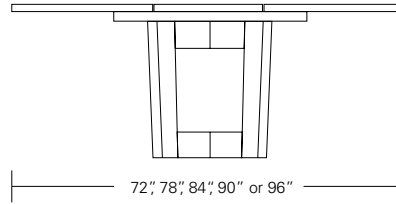

ALTURA FURNITURE

**DUETTE SQUARE TABLE - LIVE EDGE**

**48W x 48D x 29H**

Shown in Walnut with optional live edge Western Walnut (Claro) top.

The Duette Square Table features a pair of solid wood slabs with a center reveal. In this version a dramatically grained book-matched set of live edge Claro Walnut boards form the table surface. The modern open base contrasts with the mass of the tabletop. Duette Squares come in a variety of sizes, heights and finishes.

**DUETTE ROUND & SQUARE TABLES**

**Duette Round Table**

- 48" W x 48" D x 29" H
- 54" W x 54" D x 29" H
- 60" W x 60" D x 29" H
- 66" W x 66" D x 29" H
- 72" W x 72" D x 29" H

**Duette Round Extension Table (with one leaf)**

- 48" W (72" w/one 24" leaf) x 48" D x 29" H
- 54" W (78" w/one 24" leaf) x 54" D x 29" H
- 60" W (84" w/one 24" leaf) x 60" D x 29" H
- 66" W (90" w/one 24" leaf) x 66" D x 29" H
- 72" W (96" w/one 24" leaf) x 72" D x 29" H

**Duette Square Table**

- 48" W x 48" D x 29" H
- 54" W x 54" D x 29" H
- 60" W x 60" D x 29" H
- 66" W x 66" D x 29" H
- 72" W x 72" D x 29" H

**Duette Square Extension Table (with one leaf)**

- 48" W (72" w/one 24" leaf) x 48" D x 29" H
- 54" W (78" w/one 24" leaf) x 54" D x 29" H
- 60" W (84" w/one 24" leaf) x 60" D x 29" H
- 66" W (90" w/one 24" leaf) x 66" D x 29" H
- 72" W (96" w/one 24" leaf) x 72" D x 29" H