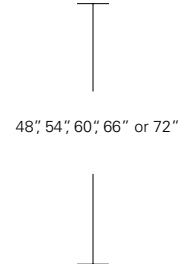

ALTURA FURNITURE

**DUETTE SQUARE TABLE - LIVE EDGE**

**48W x 48D x 29H**

Shown in Walnut with optional live edge Western Walnut (Claro) top.

The Duette Square Table features a pair of solid wood slabs with a center reveal. In this version a dramatically grained book-matched set of live edge Claro Walnut boards form the table surface. The modern open base contrasts with the mass of the tabletop. Duette Squares come in a variety of sizes, heights and finishes.

**DUETTE ROUND & SQUARE TABLES**

**Duette Round Table**

- 48" W x 48" D x 29" H
- 54" W x 54" D x 29" H
- 60" W x 60" D x 29" H
- 66" W x 66" D x 29" H
- 72" W x 72" D x 29" H

**Duette Round Extension Table (with one leaf)**

- 48" W (72" w/one 24" leaf) x 48" D x 29" H
- 54" W (78" w/one 24" leaf) x 54" D x 29" H
- 60" W (84" w/one 24" leaf) x 60" D x 29" H
- 66" W (90" w/one 24" leaf) x 66" D x 29" H
- 72" W (96" w/one 24" leaf) x 72" D x 29" H

**Duette Square Table**

- 48" W x 48" D x 29" H
- 54" W x 54" D x 29" H
- 60" W x 60" D x 29" H
- 66" W x 66" D x 29" H
- 72" W x 72" D x 29" H

**Duette Square Extension Table (with one leaf)**

- 48" W (72" w/one 24" leaf) x 48" D x 29" H
- 54" W (78" w/one 24" leaf) x 54" D x 29" H
- 60" W (84" w/one 24" leaf) x 60" D x 29" H
- 66" W (90" w/one 24" leaf) x 66" D x 29" H
- 72" W (96" w/one 24" leaf) x 72" D x 29" H