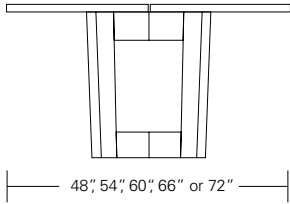

ALTURA FURNITURE

**DUETTE SQUARE TABLE - LIVE EDGE**

**48W x 48D x 29H**

Shown in Walnut with optional live edge Western Walnut (Claro) top.

The Duette Square Table features a pair of solid wood slabs with a center reveal. In this version a dramatically grained book-matched set of live edge Claro Walnut boards form the table surface. The modern open base contrasts with the mass of the tabletop. Duette Squares come in a variety of sizes, heights and finishes.

**DUETTE ROUND & SQUARE TABLES**

**Duette Round Table**

- 48" W x 48" D x 29" H
- 54" W x 54" D x 29" H
- 60" W x 60" D x 29" H
- 66" W x 66" D x 29" H
- 72" W x 72" D x 29" H

**Duette Round Extension Table (with one leaf)**

- 48" W (72" w/one 24" leaf) x 48" D x 29" H
- 54" W (78" w/one 24" leaf) x 54" D x 29" H
- 60" W (84" w/one 24" leaf) x 60" D x 29" H
- 66" W (90" w/one 24" leaf) x 66" D x 29" H
- 72" W (96" w/one 24" leaf) x 72" D x 29" H

**Duette Square Table**

- 48" W x 48" D x 29" H
- 54" W x 54" D x 29" H
- 60" W x 60" D x 29" H
- 66" W x 66" D x 29" H
- 72" W x 72" D x 29" H

**Duette Square Extension Table (with one leaf)**

- 48" W (72" w/one 24" leaf) x 48" D x 29" H
- 54" W (78" w/one 24" leaf) x 54" D x 29" H
- 60" W (84" w/one 24" leaf) x 60" D x 29" H
- 66" W (90" w/one 24" leaf) x 66" D x 29" H
- 72" W (96" w/one 24" leaf) x 72" D x 29" H