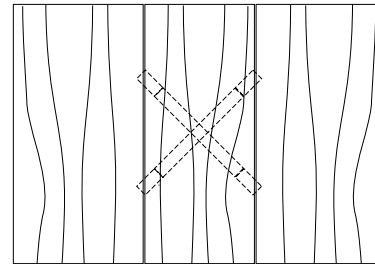

ALTURA FURNITURE

**DUETTE SQUARE TABLE - LIVE EDGE**

**48W x 48D x 29H**

Shown in Walnut with optional live edge Western Walnut (Claro) top.

The Duette Square Table features a pair of solid wood slabs with a center reveal. In this version a dramatically grained book-matched set of live edge Claro Walnut boards form the table surface. The modern open base contrasts with the mass of the tabletop. Duette Squares come in a variety of sizes, heights and finishes.

**DUETTE ROUND & SQUARE TABLES**

**Duette Round Table**

- 48" W x 48" D x 29" H
- 54" W x 54" D x 29" H
- 60" W x 60" D x 29" H
- 66" W x 66" D x 29" H
- 72" W x 72" D x 29" H

**Duette Round Extension Table (with one leaf)**

- 48" W (72" w/one 24" leaf) x 48" D x 29" H
- 54" W (78" w/one 24" leaf) x 54" D x 29" H
- 60" W (84" w/one 24" leaf) x 60" D x 29" H
- 66" W (90" w/one 24" leaf) x 66" D x 29" H
- 72" W (96" w/one 24" leaf) x 72" D x 29" H

**Duette Square Table**

- 48" W x 48" D x 29" H
- 54" W x 54" D x 29" H
- 60" W x 60" D x 29" H
- 66" W x 66" D x 29" H
- 72" W x 72" D x 29" H

**Duette Square Extension Table (with one leaf)**

- 48" W (72" w/one 24" leaf) x 48" D x 29" H
- 54" W (78" w/one 24" leaf) x 54" D x 29" H
- 60" W (84" w/one 24" leaf) x 60" D x 29" H
- 66" W (90" w/one 24" leaf) x 66" D x 29" H
- 72" W (96" w/one 24" leaf) x 72" D x 29" H