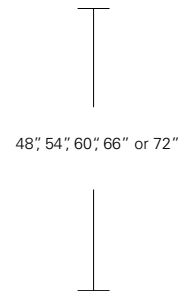

ALTURA FURNITURE

**DUETTE SQUARE TABLE - LIVE EDGE**

**48W x 48D x 29H**

Shown in Walnut with optional live edge Western Walnut (Claro) top.

The Duette Square Table features a pair of solid wood slabs with a center reveal. In this version a dramatically grained book-matched set of live edge Claro Walnut boards form the table surface. The modern open base contrasts with the mass of the tabletop. Duette Squares come in a variety of sizes, heights and finishes.

**DUETTE ROUND & SQUARE TABLES**

**Duette Round Table**

- 48" W x 48" D x 29" H
- 54" W x 54" D x 29" H
- 60" W x 60" D x 29" H
- 66" W x 66" D x 29" H
- 72" W x 72" D x 29" H

**Duette Round Extension Table (with one leaf)**

- 48" W (72" w/one 24" leaf) x 48" D x 29" H
- 54" W (78" w/one 24" leaf) x 54" D x 29" H
- 60" W (84" w/one 24" leaf) x 60" D x 29" H
- 66" W (90" w/one 24" leaf) x 66" D x 29" H
- 72" W (96" w/one 24" leaf) x 72" D x 29" H

**Duette Square Table**

- 48" W x 48" D x 29" H
- 54" W x 54" D x 29" H
- 60" W x 60" D x 29" H
- 66" W x 66" D x 29" H
- 72" W x 72" D x 29" H

**Duette Square Extension Table (with one leaf)**

- 48" W (72" w/one 24" leaf) x 48" D x 29" H
- 54" W (78" w/one 24" leaf) x 54" D x 29" H
- 60" W (84" w/one 24" leaf) x 60" D x 29" H
- 66" W (90" w/one 24" leaf) x 66" D x 29" H
- 72" W (96" w/one 24" leaf) x 72" D x 29" H