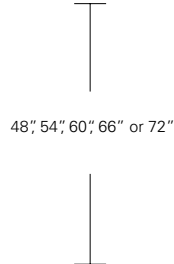

ALTURA FURNITURE

**DUETTE SQUARE TABLE - LIVE EDGE**

**48W x 48D x 29H**

Shown in Walnut with optional live edge Western Walnut (Claro) top.

The Duette Square Table features a pair of solid wood slabs with a center reveal. In this version a dramatically grained book-matched set of live edge Claro Walnut boards form the table surface. The modern open base contrasts with the mass of the tabletop. Duette Squares come in a variety of sizes, heights and finishes.

**DUETTE ROUND & SQUARE TABLES**

**Duette Round Table**

- 48" W x 48" D x 29" H
- 54" W x 54" D x 29" H
- 60" W x 60" D x 29" H
- 66" W x 66" D x 29" H
- 72" W x 72" D x 29" H

**Duette Round Extension Table (with one leaf)**

- 48" W (72" w/one 24" leaf) x 48" D x 29" H
- 54" W (78" w/one 24" leaf) x 54" D x 29" H
- 60" W (84" w/one 24" leaf) x 60" D x 29" H
- 66" W (90" w/one 24" leaf) x 66" D x 29" H
- 72" W (96" w/one 24" leaf) x 72" D x 29" H

**Duette Square Table**

- 48" W x 48" D x 29" H
- 54" W x 54" D x 29" H
- 60" W x 60" D x 29" H
- 66" W x 66" D x 29" H
- 72" W x 72" D x 29" H

**Duette Square Extension Table (with one leaf)**

- 48" W (72" w/one 24" leaf) x 48" D x 29" H
- 54" W (78" w/one 24" leaf) x 54" D x 29" H
- 60" W (84" w/one 24" leaf) x 60" D x 29" H
- 66" W (90" w/one 24" leaf) x 66" D x 29" H
- 72" W (96" w/one 24" leaf) x 72" D x 29" H